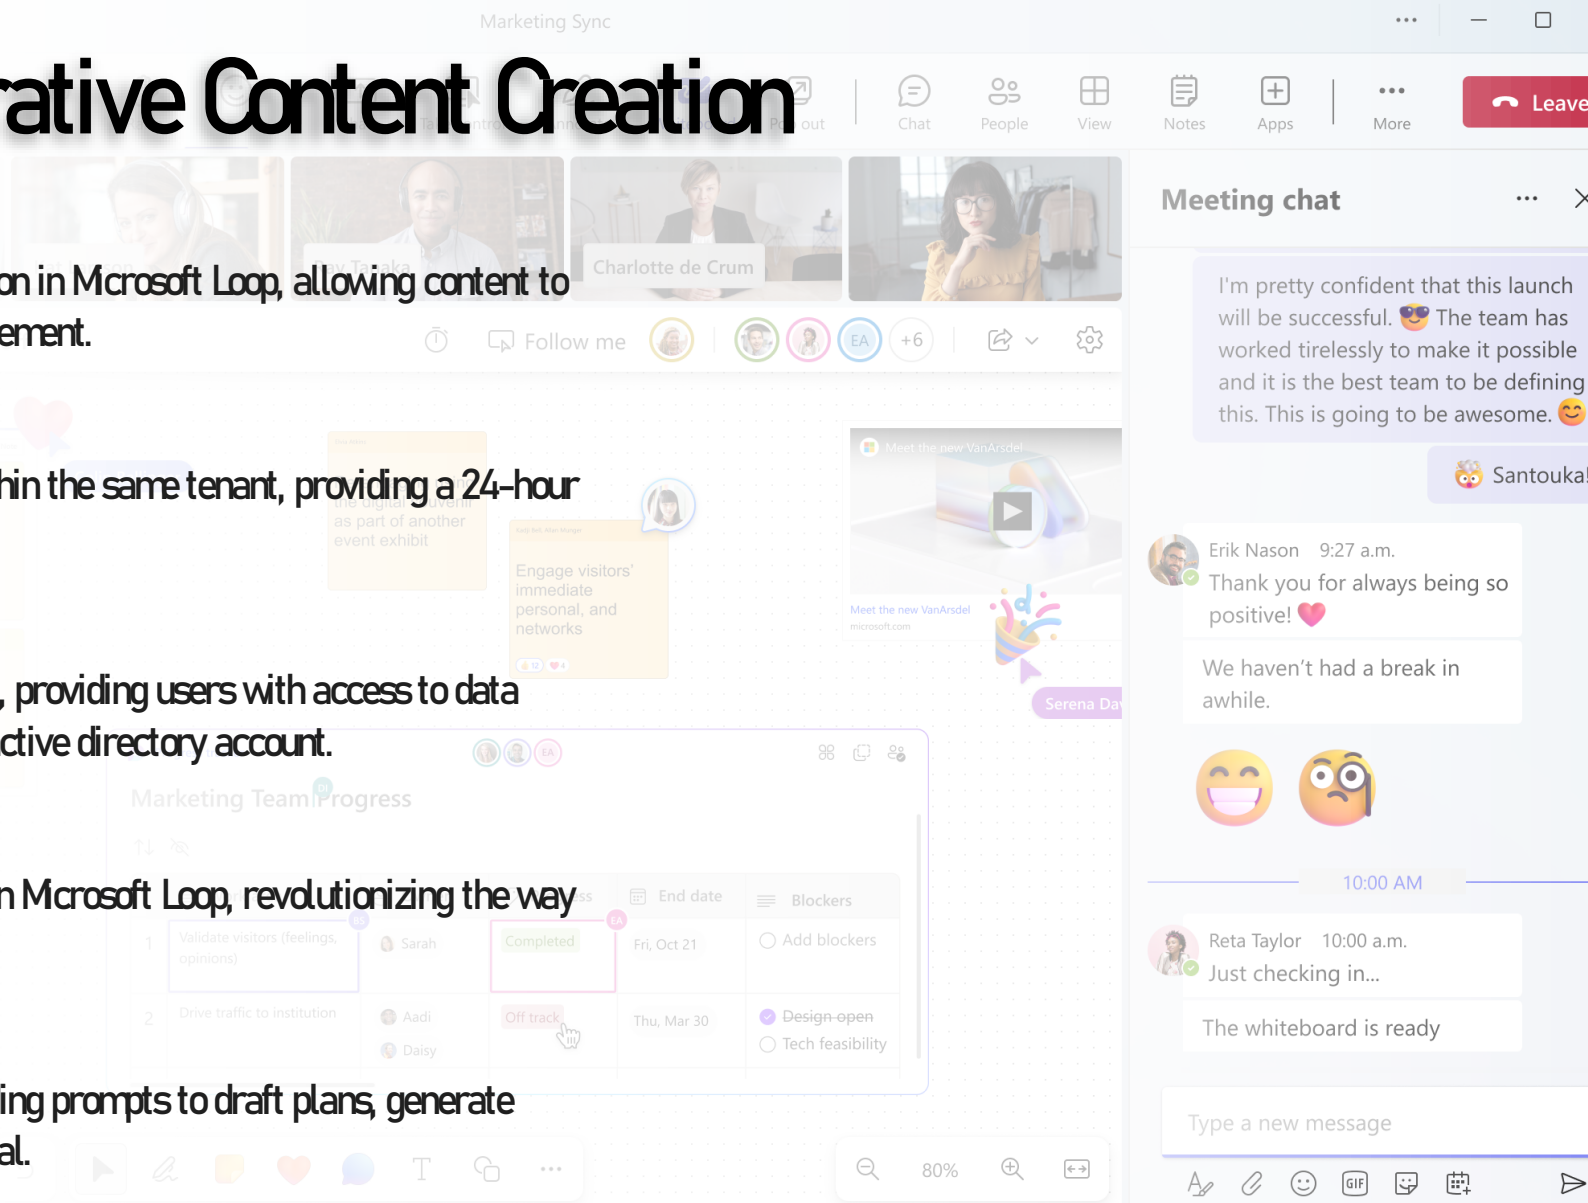

Revolutionizing Collaborative Content Creation

Collaborative Editing in Loop

Discover how Copilot facilitates collaborative content creation in Microsoft Loop, allowing content to be collaboratively improved through direct editing and refinement.

Dynamic Interaction History

Digest Copilot's interaction history in meetings and calls within the same tenant, providing a 24-hour retention period for user interaction data.

Accessing Data in Business Chat

Gain knowledge about Copilot's capabilities in Business Chat, providing users with access to data across Microsoft 365 Graph when signed in to Bing with an active directory account.

Microsoft Loop Integration

Dig into Copilot's role in collaborative content creation within Microsoft Loop, revolutionizing the way teams collaborate on and refine content.

Summary and Refinement in OneNote

Explore how Copilot aids content creation in OneNote, providing prompts to draft plans, generate ideas, create lists, and organize information for easy retrieval.