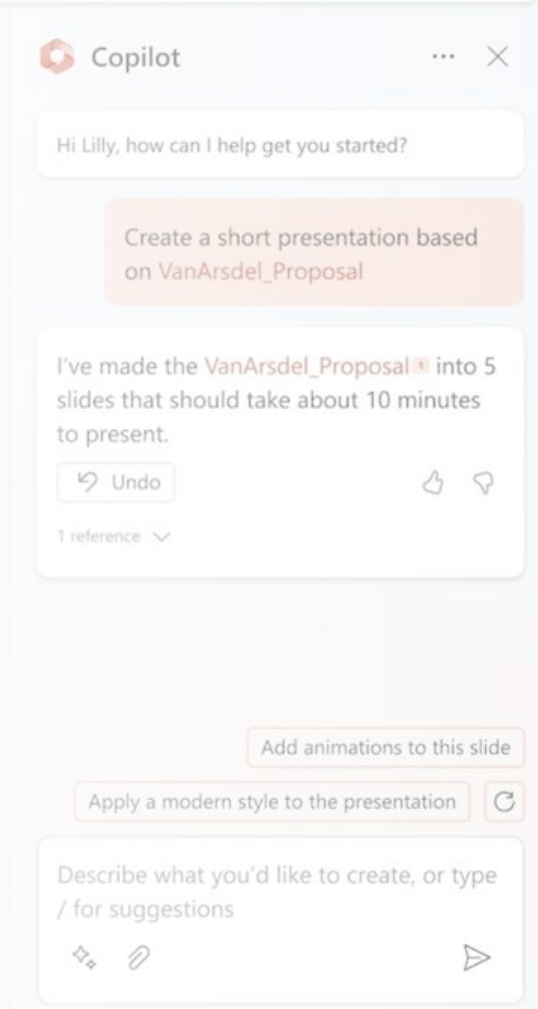

Orchestrating Advanced AI Capabilities

Orchestrating Productivity Features

Comprehend how CoPilot seamlessly orchestrates large language models, Microsoft Graph content, and Microsoft 365 Apps to bring advanced productivity features to your fingertips.

Real-Time Content Coordination

Navigate CoPilot's dynamic coordination with Microsoft Graph in real-time, extracting valuable insights from emails, chats, and documents to elevate content generation and improve collaboration.

Teams Collaboration Amplified

Recognize how CoPilot enhances collaboration within Microsoft Teams, summarizing chat content, providing insights, and enabling seamless interactions to streamline communication.

Efficient Document Drafting in Word

Uncover CoPilot's capabilities in Word, where it excels in generating text with or without formatting, offering support for creating new documents or refining existing ones.

DALL-E Integration in PowerPoint

Identify how CoPilot seamlessly integrates with DALL-E, OpenAI's image generator, to bring creative visual elements into PowerPoint presentations, enhancing content with custom images.